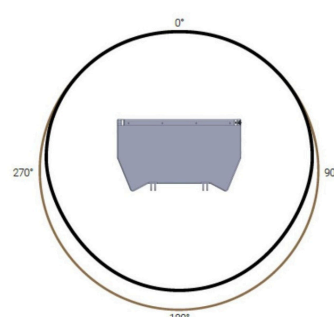

■ Omnidirectional preset

ACCESSORIES

KIA FF : Kia Flying Frame

KIA FF-W: Kia Flying Frame with Wheels

APPLICATIONS

Concert Halls | Auditoriums | Performance Centers | Stadiums

*Specifications subject to change without notice. 01/2025

Head Office

Alpha Acoustics
Vinecká 1,
293 01 Mladá Boleslav
Czech Republic
info@alphacoustics.com

EMEA Office

Alpha Acoustics DWC-LLC
BUILDING A3, Office No. DLC-BC-A3-3-OSSD6-04
Dubai South Business Center,
Dubai Logistics City
Dubai, United Arab Emirates