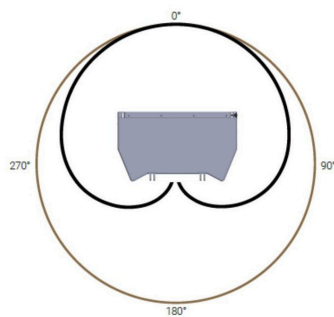

KIA 410

High power, directivity
controllable, 4-way line array
speaker

FEATURES

- **4-way design to ensure full range sound reproduction**
- **High sound pressure level of 139dB**
- **1200W speaker with a peak power of 4800W**
- **Dual 8" directivity controllable neodymium woofer**
- **Patented HF horn**
- **Multi-layer wooden cabinet specially designed to ensure a warm and smooth sound**
- **IP54**
- **Horizontal array**
- **Compact design ensure quick installation and easy handling**

The Alpha Acoustics® KIA 410 is a high-performance, 4-way line array system engineered for exceptional sound clarity and high SPL output. Designed by Alpha Acoustics' experts, it features a 1 × 3" neodymium compression driver, 2 × 10" high-power woofers, and 2 × 8" directional woofers, ensuring precise coverage and controlled dispersion. The enclosure is constructed from a weather-resistant, sand-textured finish with IP54 protection, making it ideal for both indoor and outdoor applications. The horizontal arrayable design provides scalability for various venue sizes.

KIA 410 SPECIFICATIONS

Frequency response (-3dB)	52 Hz - 20 kHz
Transducers	LF : 2 X 10" (65mm voice coil) MF : 2 X 8" ((65mm voice coil neodymium driver) HF : 1 X 1.3" (neodymium compression driver)
Directivity	100° (H) X 8° (V)
Sensitivity	LF : 101 dB , MF+HF : 118 dB
Maximum SPL	LF : 134 dB , MF+HF : 139 dB
Impedance	8 Ω
Long term Power	LF 1&2: 300W, MF: 500W, HF : 100W
Peak Power	LF 1&2: 1200W, MF: 2000, HF : 400W
Material	Multi-layer birch plywood
Connectors	2x8-pin speakon
Suspension Angles	0°,2°,4°,6°,8°,
Dimensions	319 (H) X 900 (W) X 522 (D) mm
Net weight	48 Kg